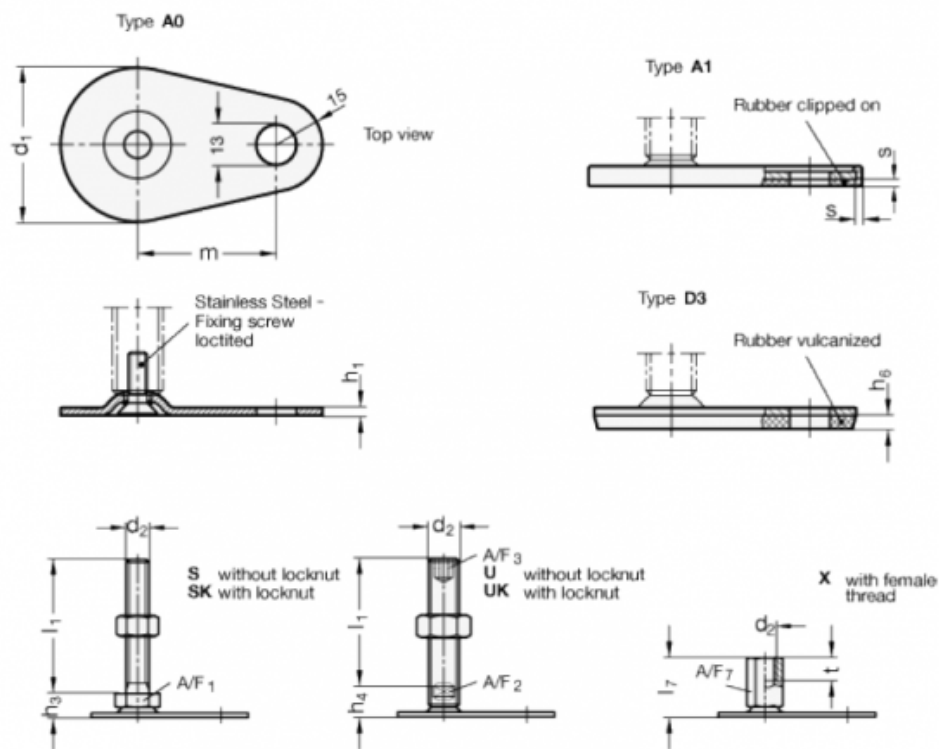

Data Sheet

Article number: 204280M1060A1SK

Description: E+G levelling foot
GN 42-80-M10-60-A1-SK

Note: SK With nut, External hexagon at the bottom

Measures

A/F1 = 17	s = 2
d1 = 80	
d2 = M10	
h1 = 3	
h3 = 12	
h6 =	
l1 = 60	
m = 70	